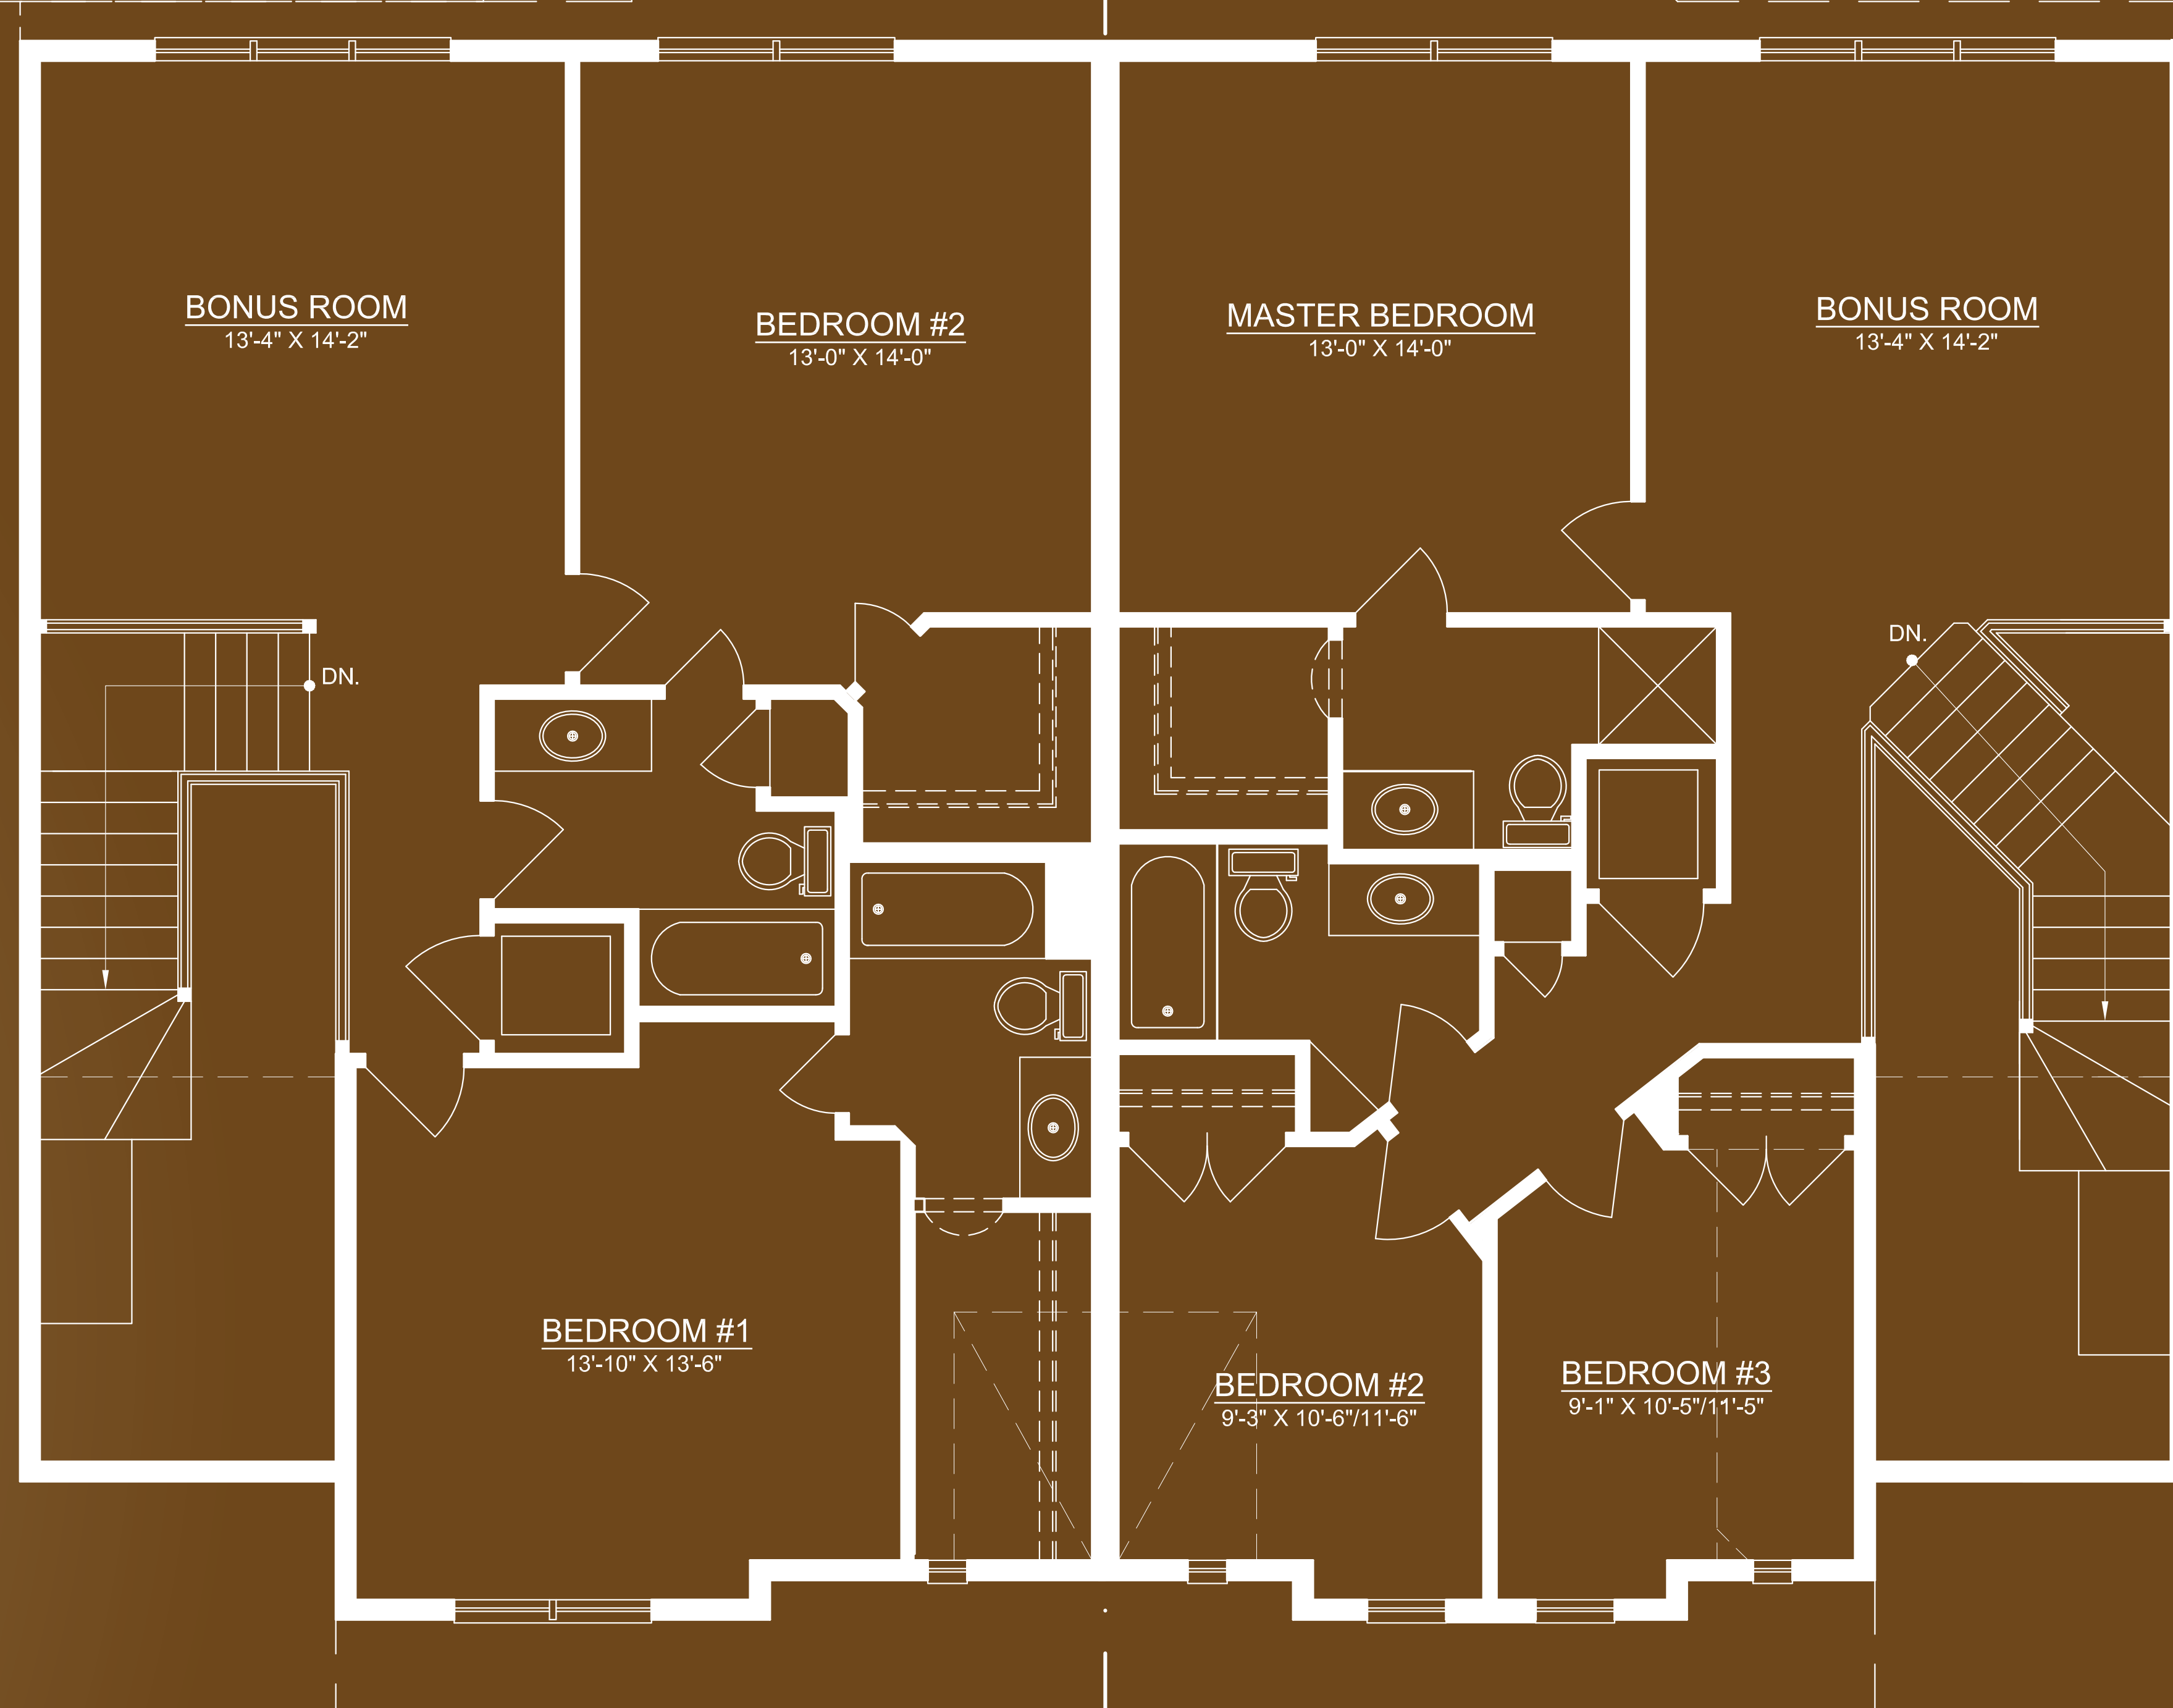

# BURGESS

826 sq.ft.

831 sq.ft.

1777 sq.ft. - 1784 sq.ft.  
*Your Life. Your Way.*

946 sq.ft.

958 sq.ft.

TRUMAN  
HOMES