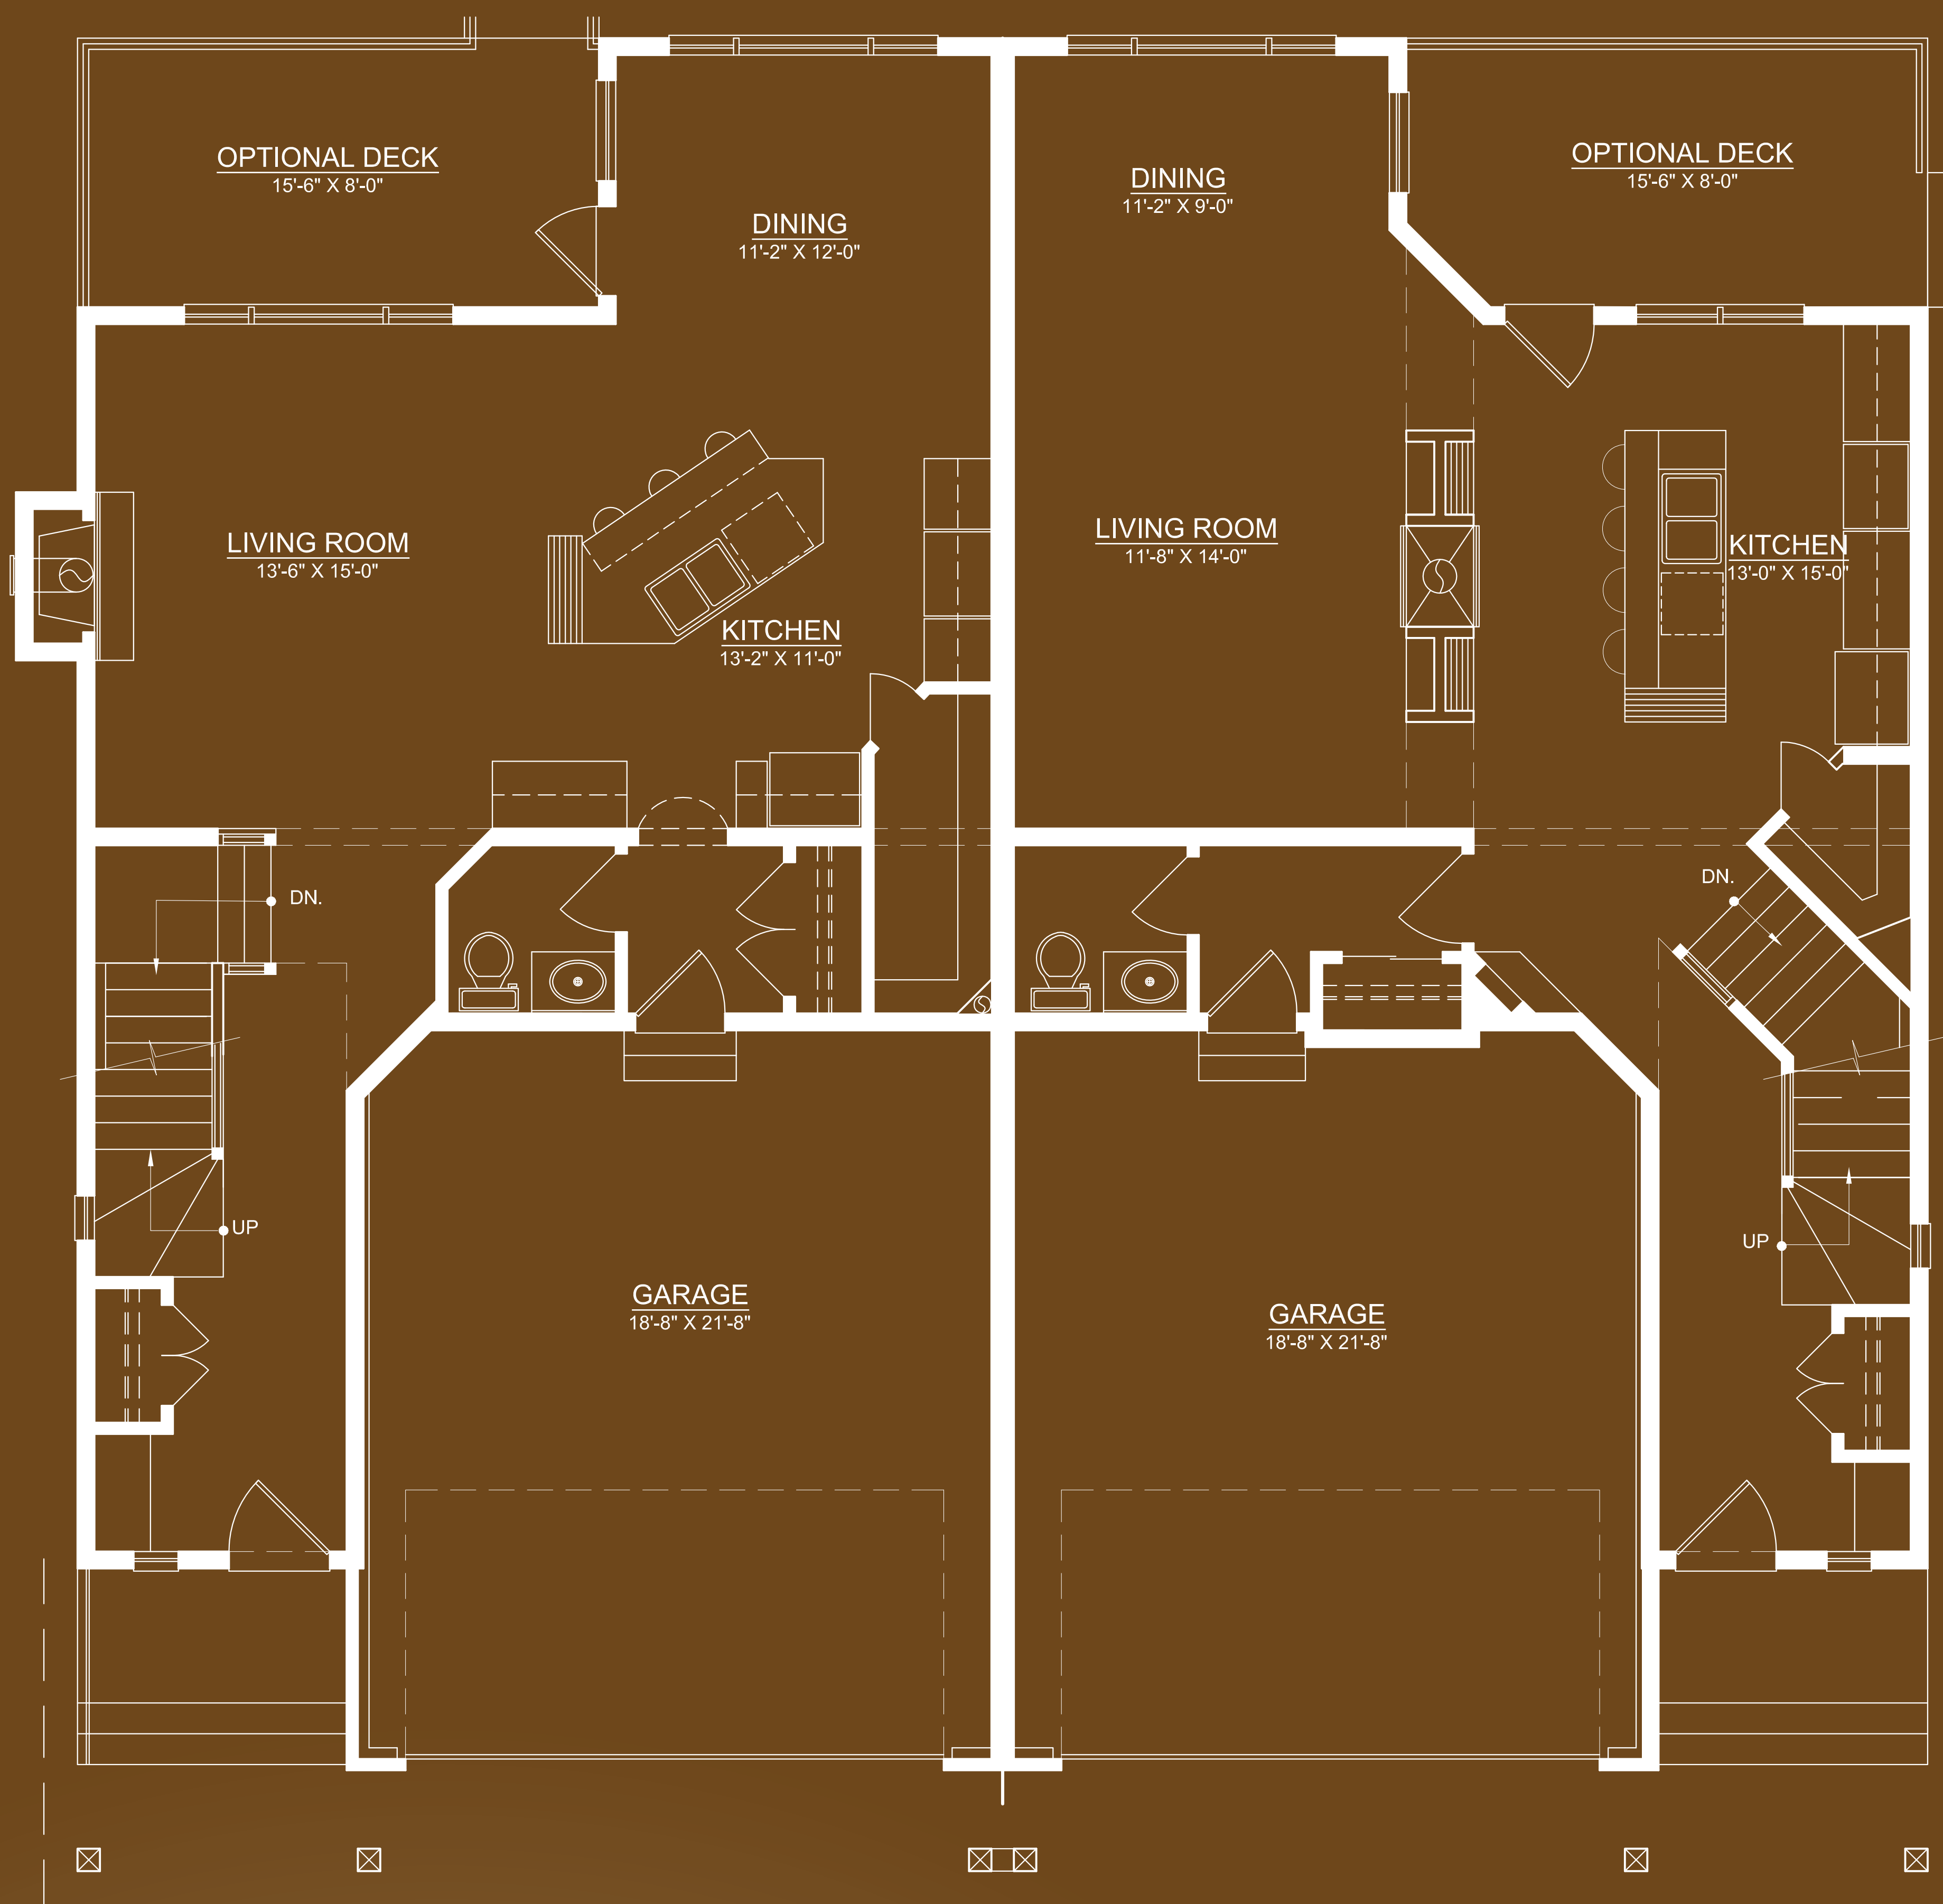

# BURGESS

826 sq.ft.

831 sq.ft.

1777 sq.ft. - 1784 sq.ft.  
*Your Life. Your Way.*

946 sq.ft.

958 sq.ft.

TRUMAN  
HOMES