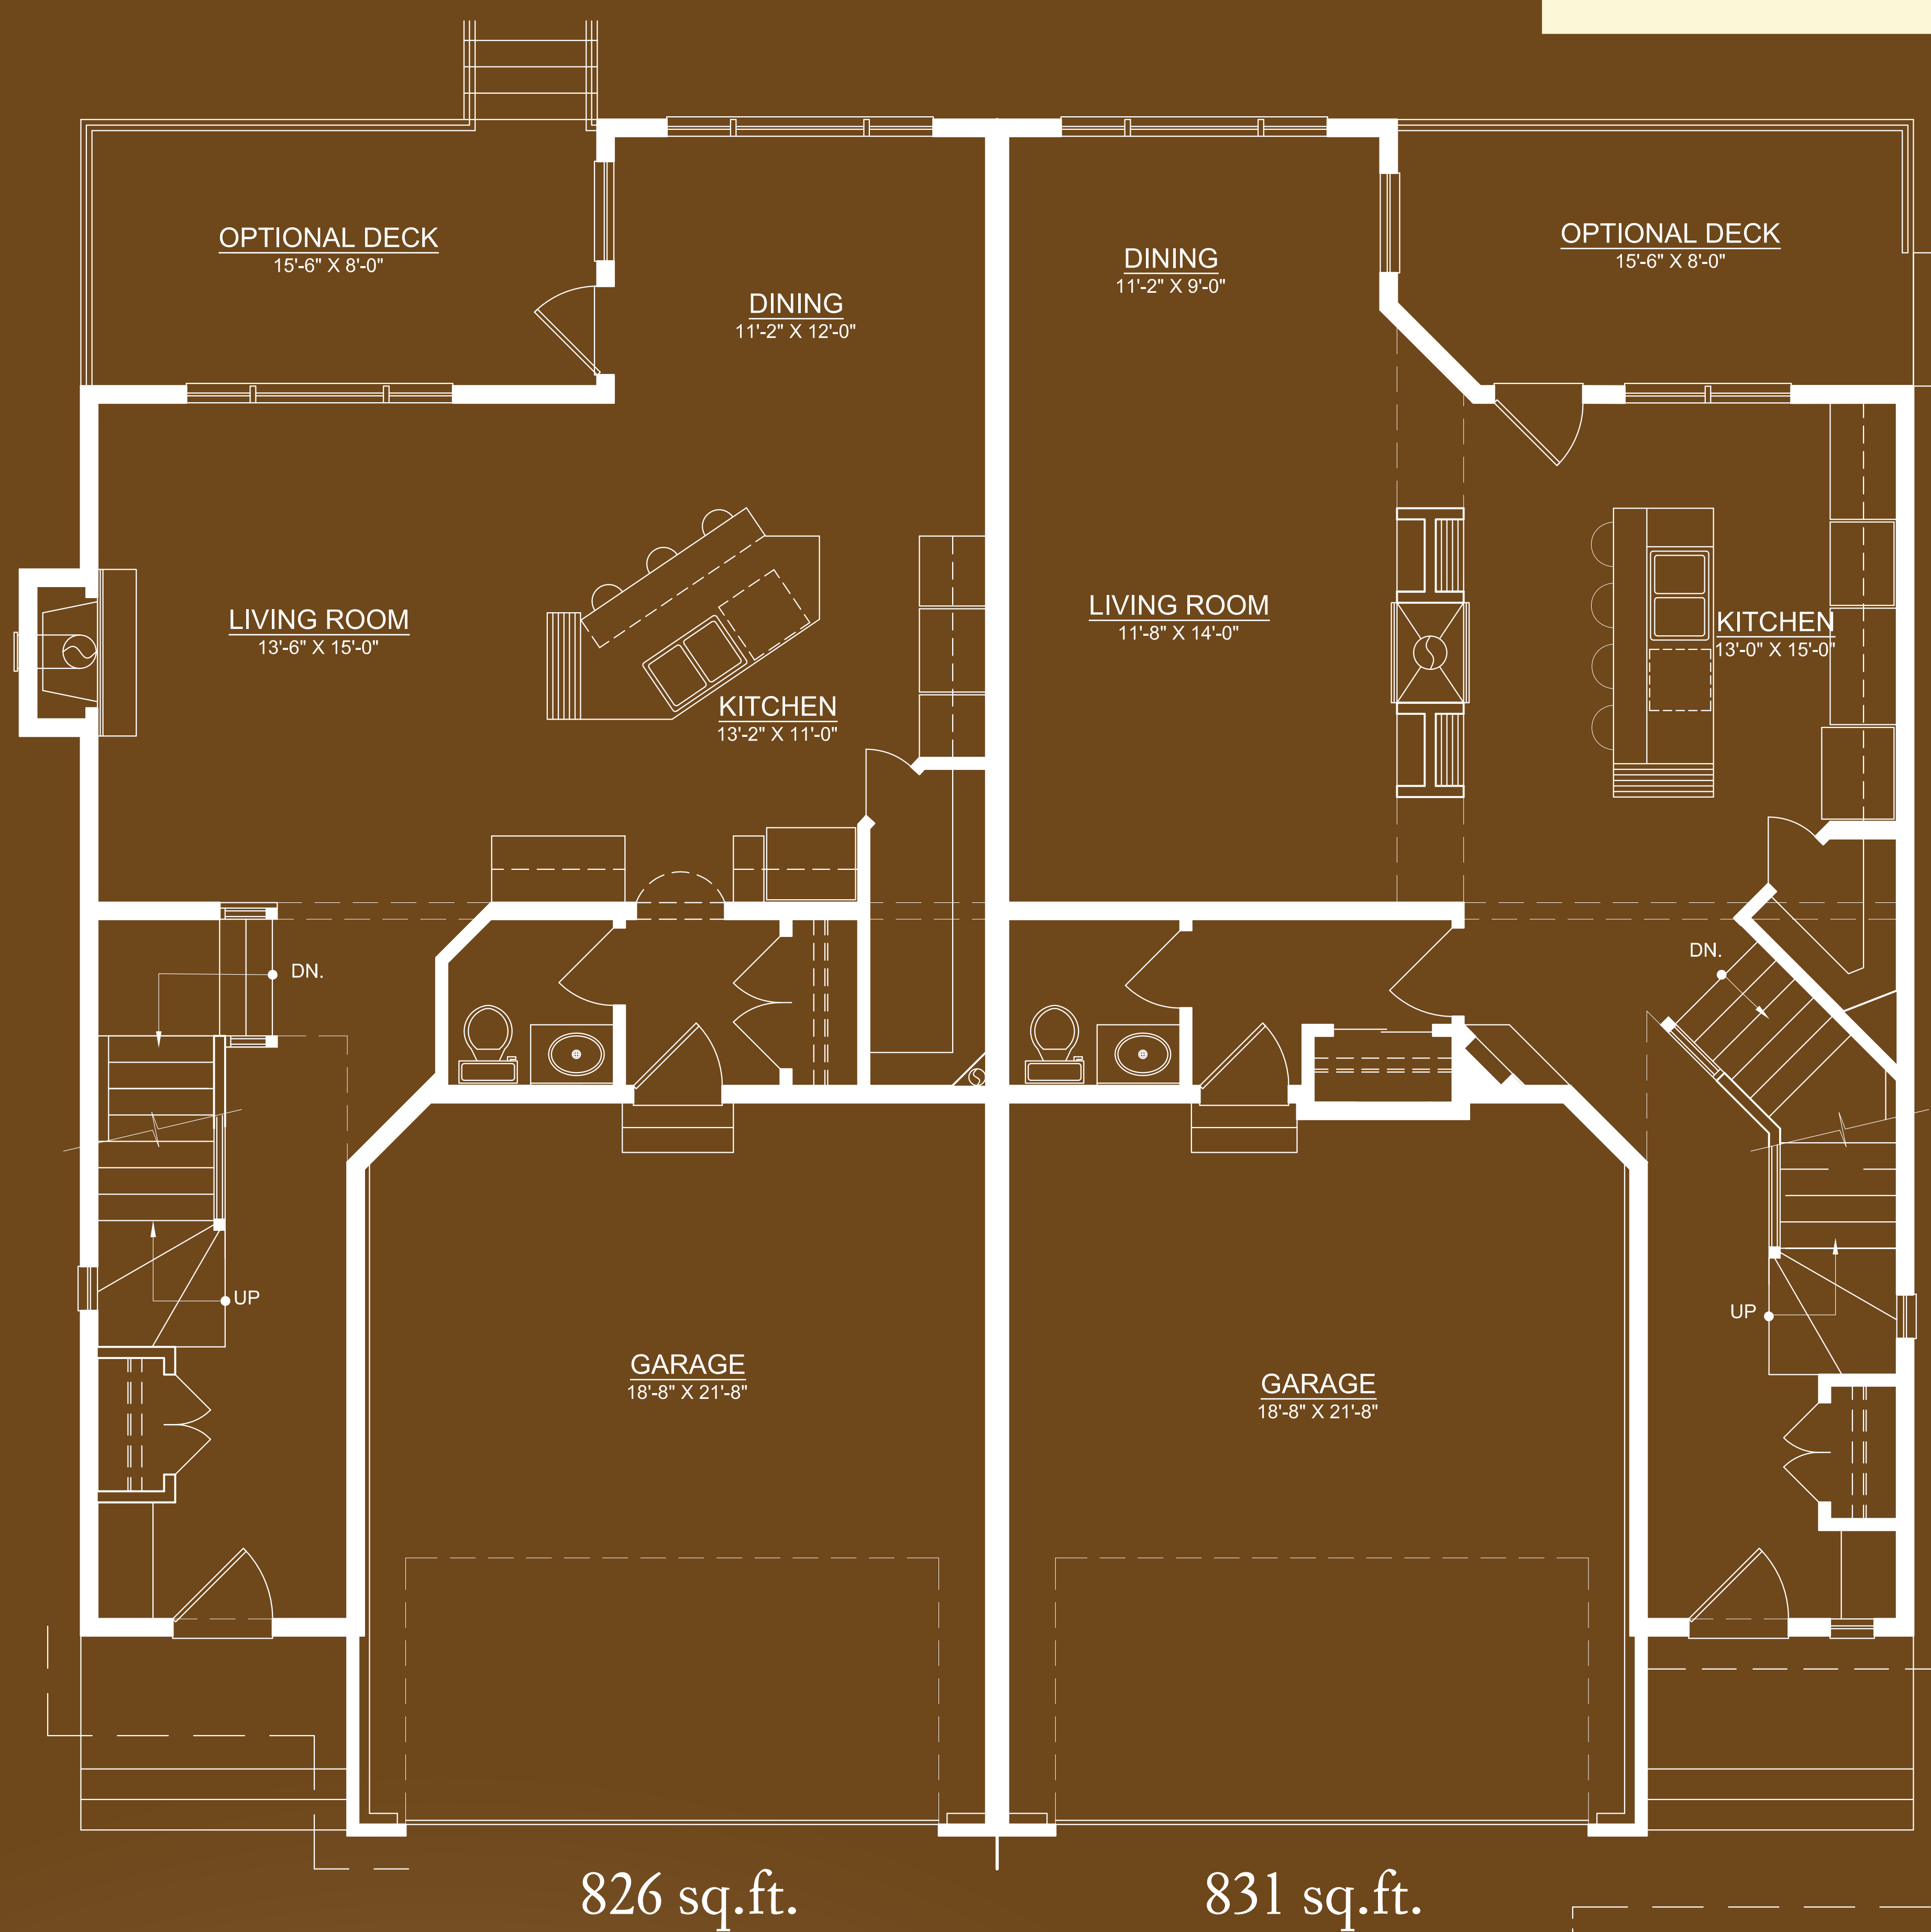

MANCHESTER

1788 sq.ft. - 1792 sq.ft.
Your Life. Your Way.

TRUMAN
 HOMES