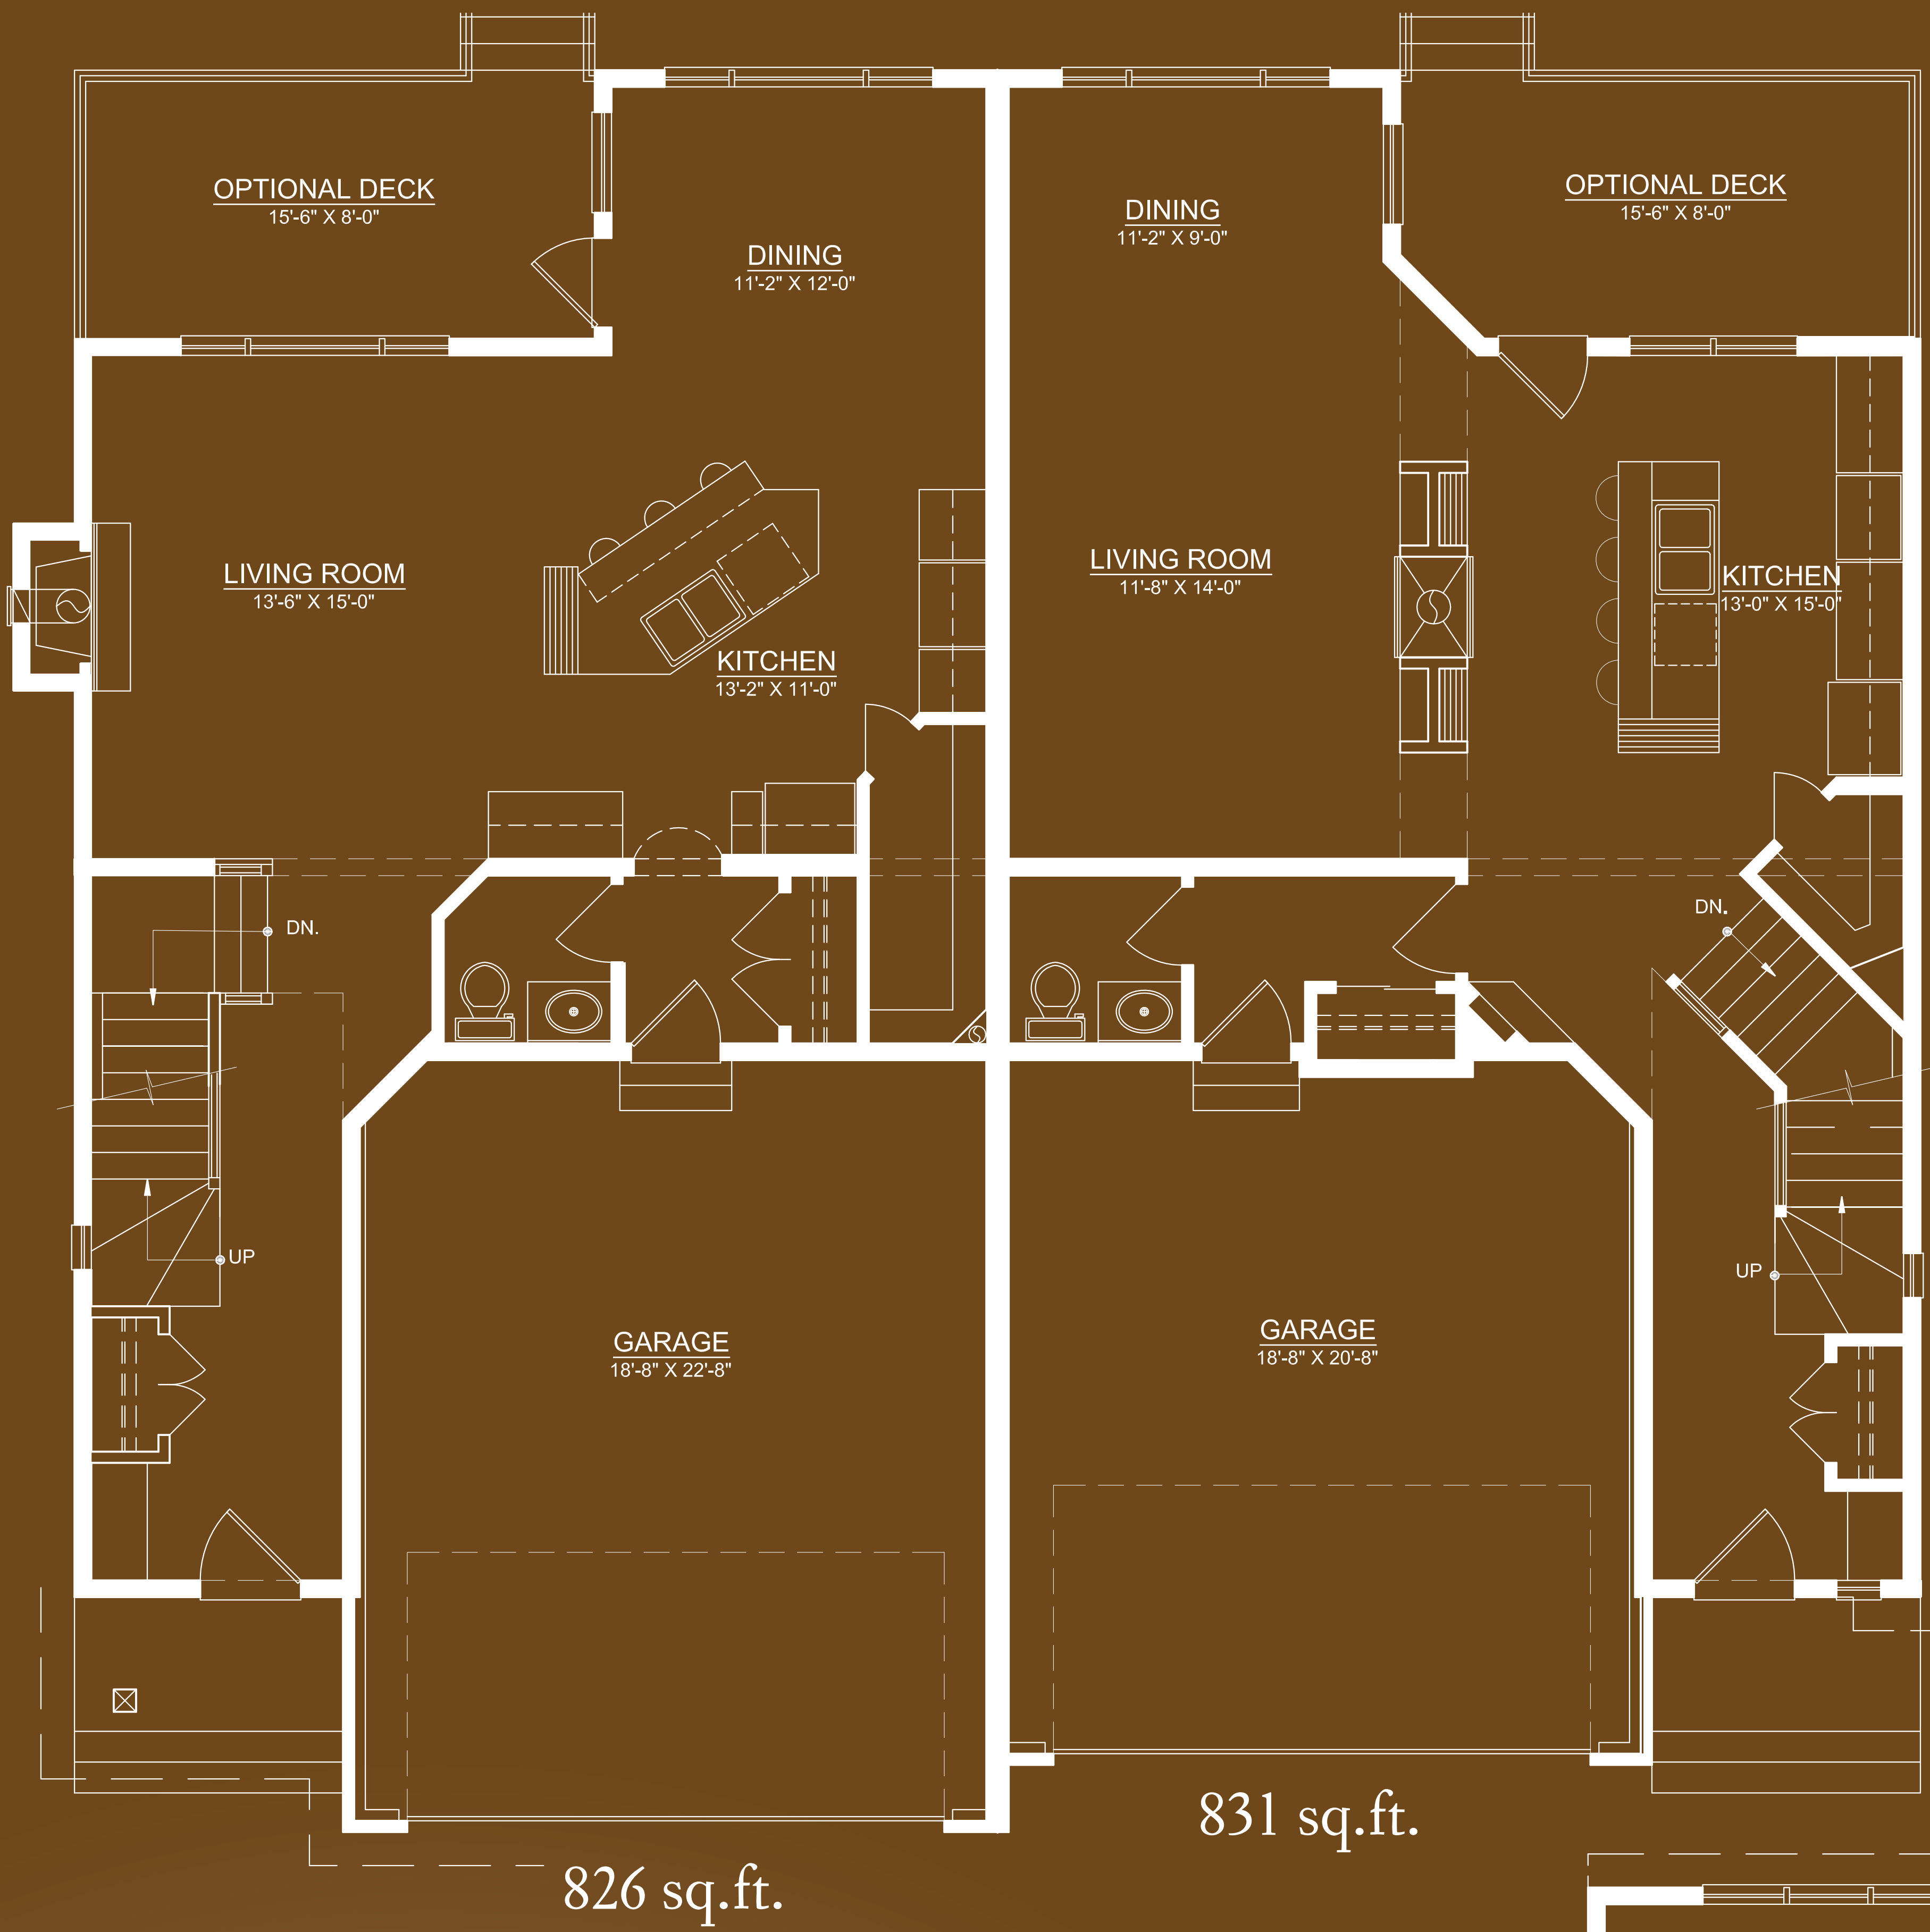

UXBRIDGE

1781 sq.ft. - 1809 sq.ft.
Your Life. Your Way.

TRUMAN
HOMES